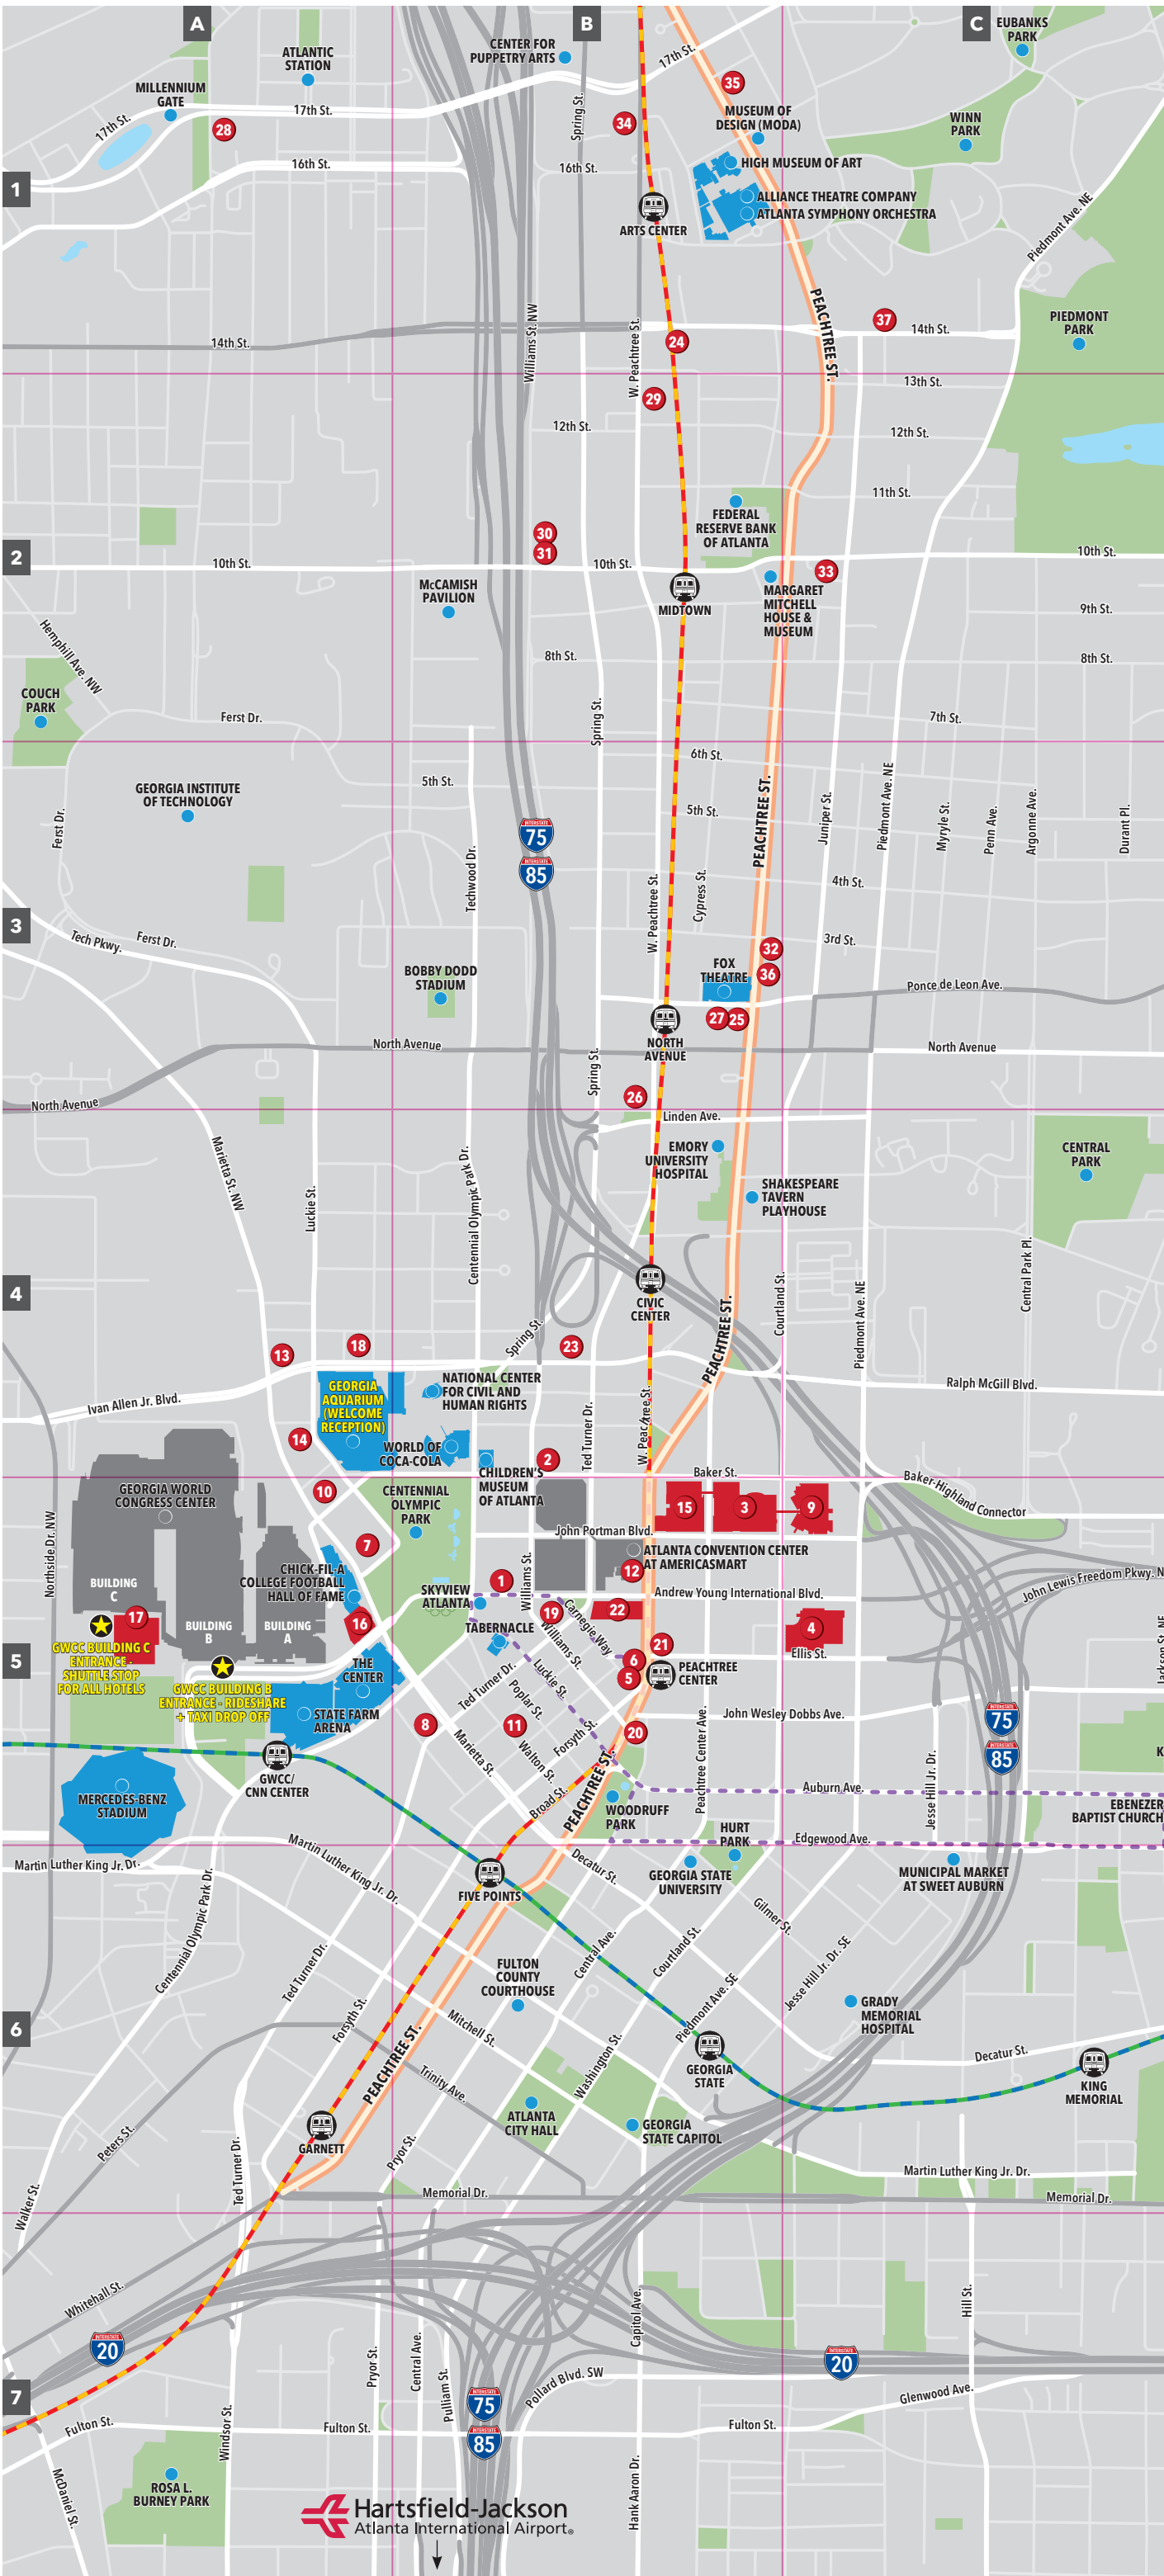

THE GLOBAL PRODUCE AND FLORAL SHOW

DOWNTOWN		Grid
1	AC Hotel by Marriott Atlanta Downtown	B-5
2	Aloft Atlanta Downtown	B-4
3	Atlanta Marriott Marquis	B-5
4	Courtland Grand Hotel, Trademark Collection by Wyndham	C-5
5	Courtyard by Marriott Atlanta Downtown	B-5
6	Ellis Hotel, Atlanta, a Tribute Portfolio Hotel	B-5
7	Embassy Suites Atlanta at Centennial Olympic Park	A-5
8	Glenn Hotel	B-5
9	Hilton Atlanta	C-5
10	Hilton Garden Inn Atlanta Downtown	A-5
11	Home2 Suites Atlanta Downtown	B-5
12	Hotel Indigo Atlanta Downtown, an IHG Hotel	B-5
13	Hyatt House Atlanta Downtown	A-4
14	Hyatt Place Atlanta Centennial Park	A-4
15	Hyatt Regency Atlanta	B-5
16	Omni Atlanta Hotel at Centennial Park	A-5
17	Signia Atlanta Georgia World Congress Center	A-5
18	SpringHill Suites Atlanta Downtown	A-4
19	The American Hotel Atlanta Downtown - a DoubleTree by Hilton	B-5
20	The Candler Hotel Atlanta, Curio Collection by Hilton	B-5
21	The Ritz-Carlton Atlanta	B-5
22	The Westin Peachtree Plaza, Atlanta	B-5
23	W Atlanta - Downtown	B-4
MIDTOWN		
24	Atlanta Marriott Suites Midtown	B-1
25	Courtyard Atlanta Midtown	B-3
26	Crowne Plaza Atlanta Midtown	B-3
27	Element Atlanta Midtown	B-3
28	Embassy Suites Atlanta Midtown	A-1
29	Epicurean Atlanta	B-2
30	Hilton Garden Inn Atlanta Midtown	B-2
31	Homewood Suites Atlanta Midtown	B-2
32	Hotel Indigo Atlanta Midtown, an IHG Hotel	B-3
33	Hyatt Centric Midtown Atlanta	C-2
34	Kimpton Shane Hotel	B-1
35	Residence Inn Atlanta Midtown - Peachtree at 17th	B-1
36	The Georgian Terrace	B-3
37	The Stirling Atlanta Midtown	C-1

October 17-19, 2024

LEGEND

- Hotels
- Convention Centers
- Point of Interest
- ★ GWCC Entrances
- MARTA Station
- MARTA Red Line
- MARTA Gold Line
- MARTA Blue Line
- MARTA Green Line
- Atlanta Streetcar

Hartsfield-Jackson
Atlanta International Airport